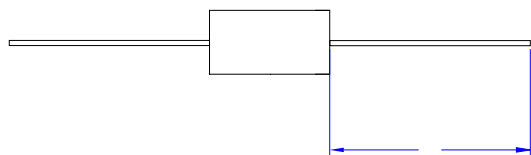

PACKAGE MECHANICAL DATA