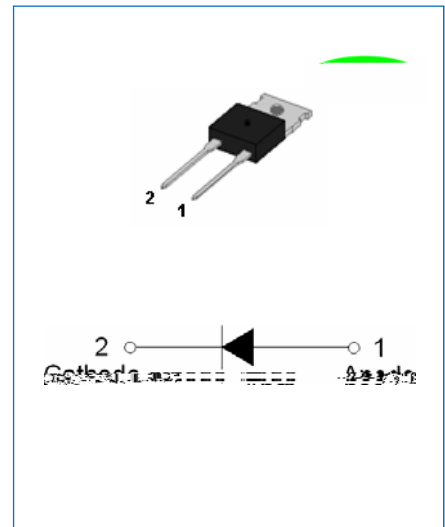

**JEER3006CL**  
**EPI SUPERFAST RECOVERY RECTIFIER**

Rev.1.2

**DESCRIPTION**

**MECHANICAL DATA**

**ABSOLUTE MAXIMUM RATING**

ORDERING INFORMATION

CHARACTERISTICS CURVE