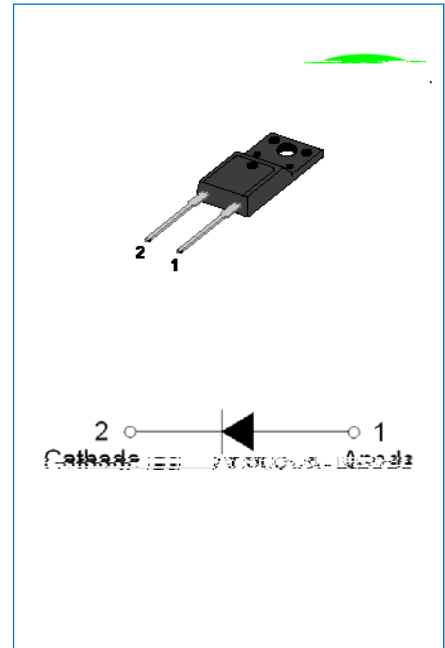

JECR1506FPL
EPI HYPERFAST SOFT RECOVERY RECTIFIER

Rev.1.4

DESCRIPTION

MECHANICAL DATA

ABSOLUTE MAXIMUM RATING

Parameter	Symbol	JECR1506FPL	Unit

MARKING

ORDERING INFORMATION

PACKAGE MECHANICAL DATA

JECR1506FPL