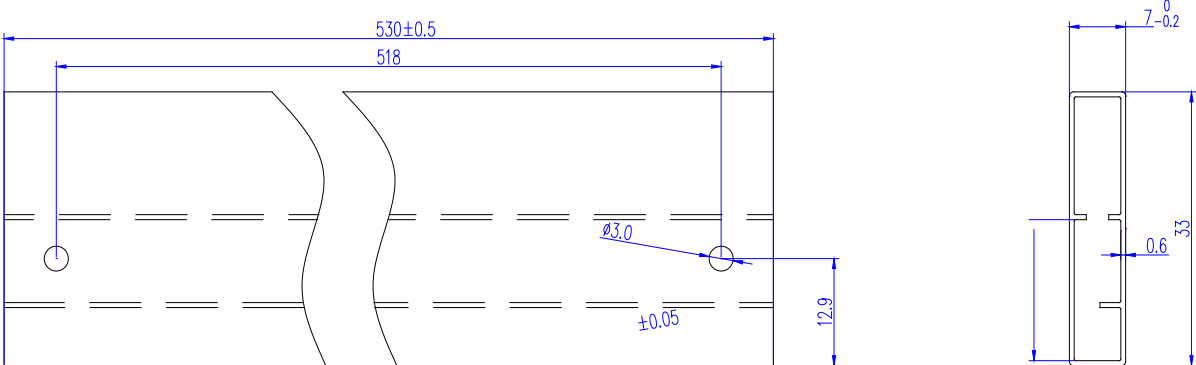

**FIG.1:** Max on-state current

**FIG.2:** RMS on-state current vs case temperature

**JST24E-800BW**

---

Ref.	M		D		Inches
	M	Typ.	Max	M	

Informa  
J

i i  
i