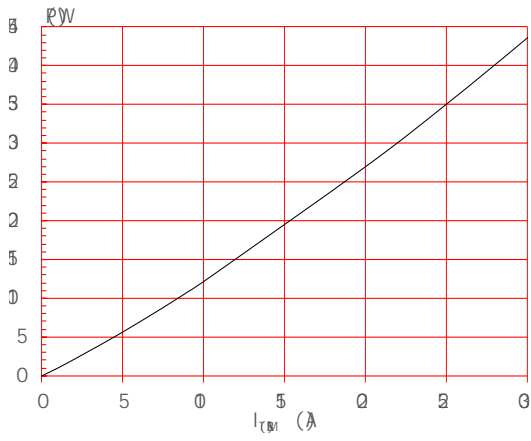

**FIG.1:** Max on-state current

**FIG.2:** RMS on-state current vs case temperature

**JST24E-800BW**

---

Ref.	M		D		Inches
	M	Typ.	Max	M	

Informa  
J

i i  
i