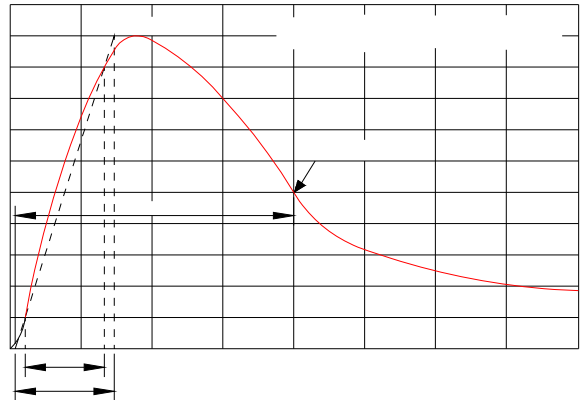

## FEATURES

- ✧
- ✧
- ✧

**ABSOLUTE MAXIMUM RATINGS**

Parameter	Symbol	Value	Unit

**ELECTRICAL CHARACTERISTICS**

Parameter	Symbol	Conditions	Min	Typ	Max	Unit

### RATINGS AND V I CHARACTERISTICS CURVES

**FIG.1:V- I curve characteristics  
(Uni-directional)**

**FIG.2: Pulse waveform**

JEU1V8DF

JEU1V8DF

MARKING CODE