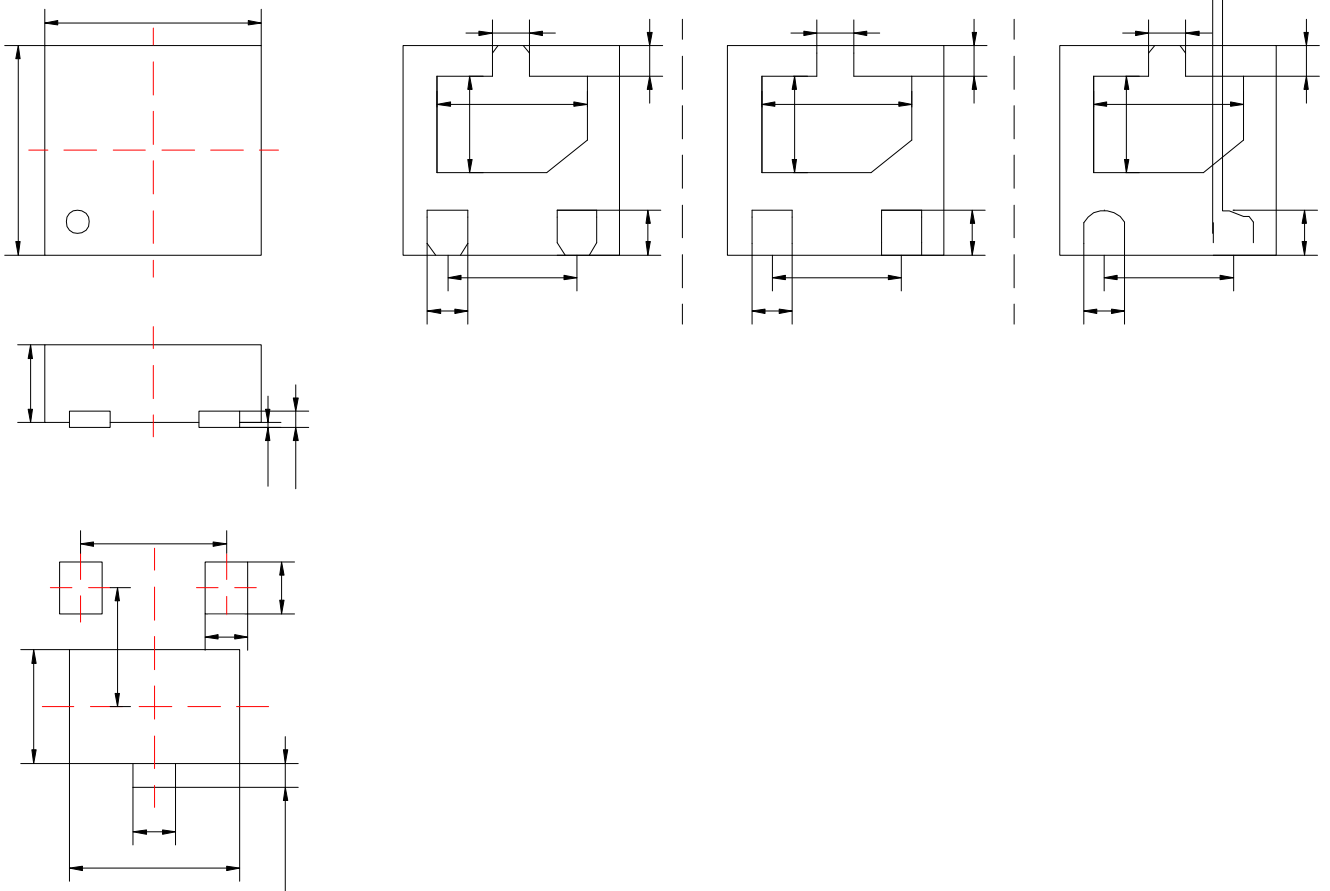

ABSOLUTE MAXIMUM RATINGS

Parameter	Symbol	Value	Unit

ELECTRICAL CHARACTERISTICS

Parameter	Symbol	Conditions	Min	Typ	Max	Unit

RATINGS AND V-I CHARACTERISTICS CURVES

PACKAGE MECHANICAL DATA

TAPE AND REEL INFORMATION DEN223L