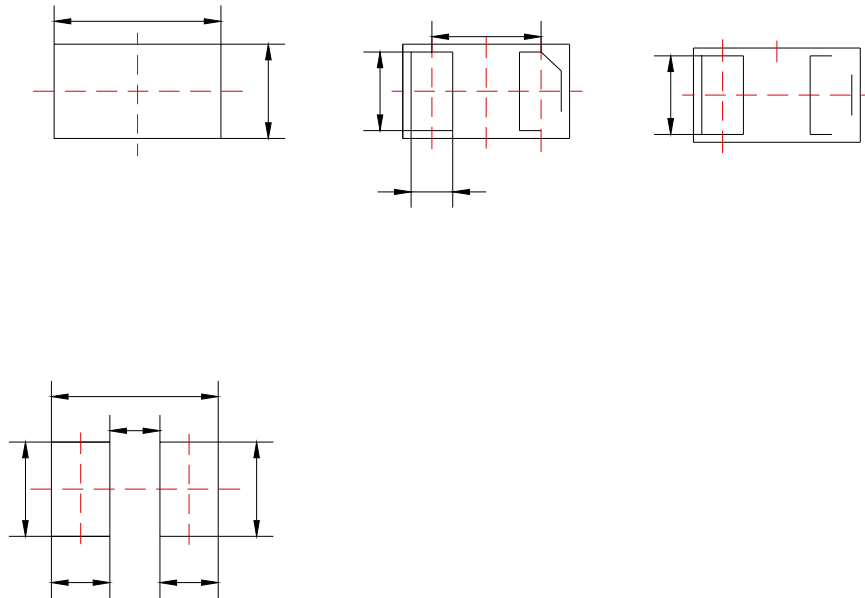

### ABSOLUTE MAXIMUM RATINGS

Parameter	Symbol	Value	Unit

JEB07DFA

JEB07DFA

PACKAGE MECHANICAL DATA

TAPE AND REEL INFORMATION DFN1006 2L

---

MARKING CODE